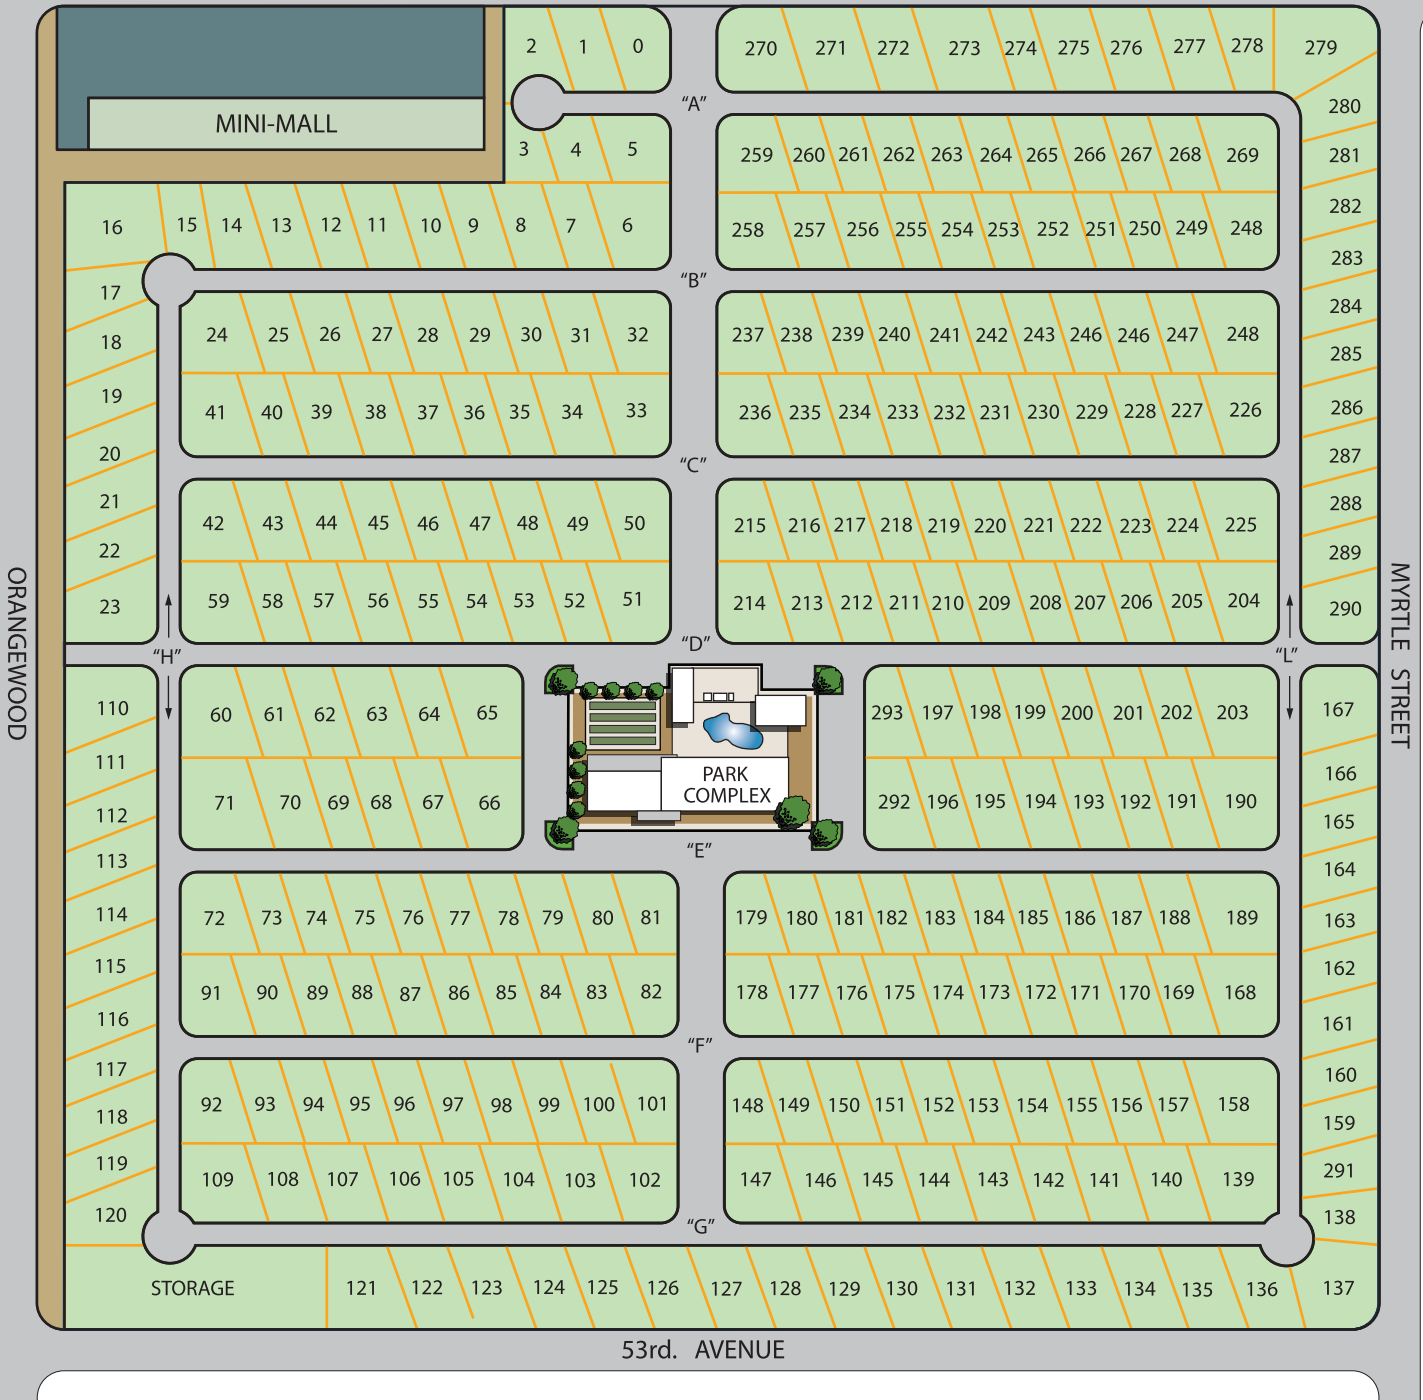

PALM SHADOWS

7300 North 51st Avenue
Glendale, AZ 85301
Ph. 623.934.1308
Fx. 623.934.0518

myMHcommunity.com

51st. AVENUE

53rd. AVENUE